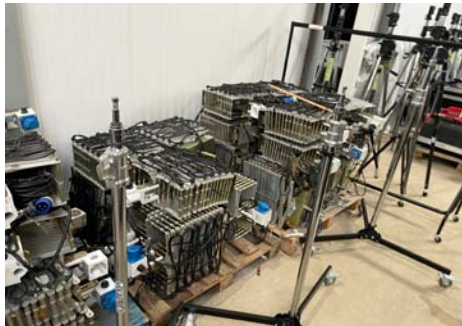

ON-LINE AUCTION

Polecam system inc: Polecam Universal remote control panel, camera, Polecam joystick, Polecam SNP-60 batteries, cables, Polecam zoom rocker, motorised cradle, carbon fibre poles etc. Qty various black monitor arms. Qty various tripod stands etc. Pebble Beach system inc: HP StorageWorks 1/8 G2 tape auto loader, HP Z240 workstation, 10x Pebble Beach servers, HP Proliant servers, 3x Devlin Pebble Beach button panels. Qty various Yealink telephones, MKJ headsets etc. Qty various wire safety cords. Qty various KVM cables, PSUs, cable trays etc in 2 boxes. Qty Dennard S/395/11-2 electric pantographs. Qty Pixa Pro etc extendable lighting stands. Large Qty various photo hoods on pallet. Qty various power cables, extension leads etc in 8 plastic crates. 12x Photon beard highlight studio lights. Black mobile transit case, 1070x560x720mm. K-Tek extendable microphone pole. Qty Arri manual winding lighting tripod, 1830-3700mm high